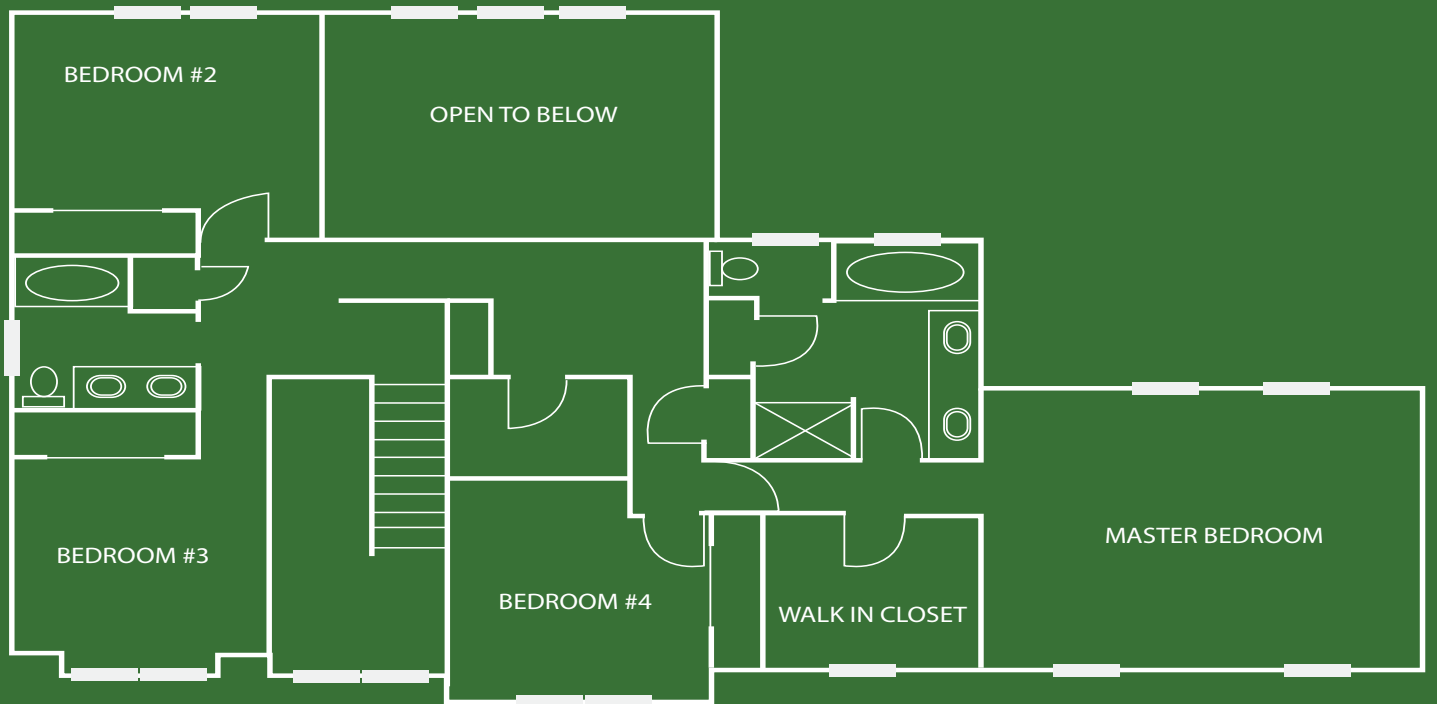

## THE VICTORIA | CVE HOMES

2843 Sq. Ft.  
4 Bedroom  
Open Floor Plan

Two Story Great Room  
2.5 Baths  
Gourmet Kitchen

# The Victoria

Welcome to CVE's the "Victoria". This floor plan features an open first floor that includes a two story great room, an office, flex space, mudroom, half bath and a gourmet kitchen with a pantry.