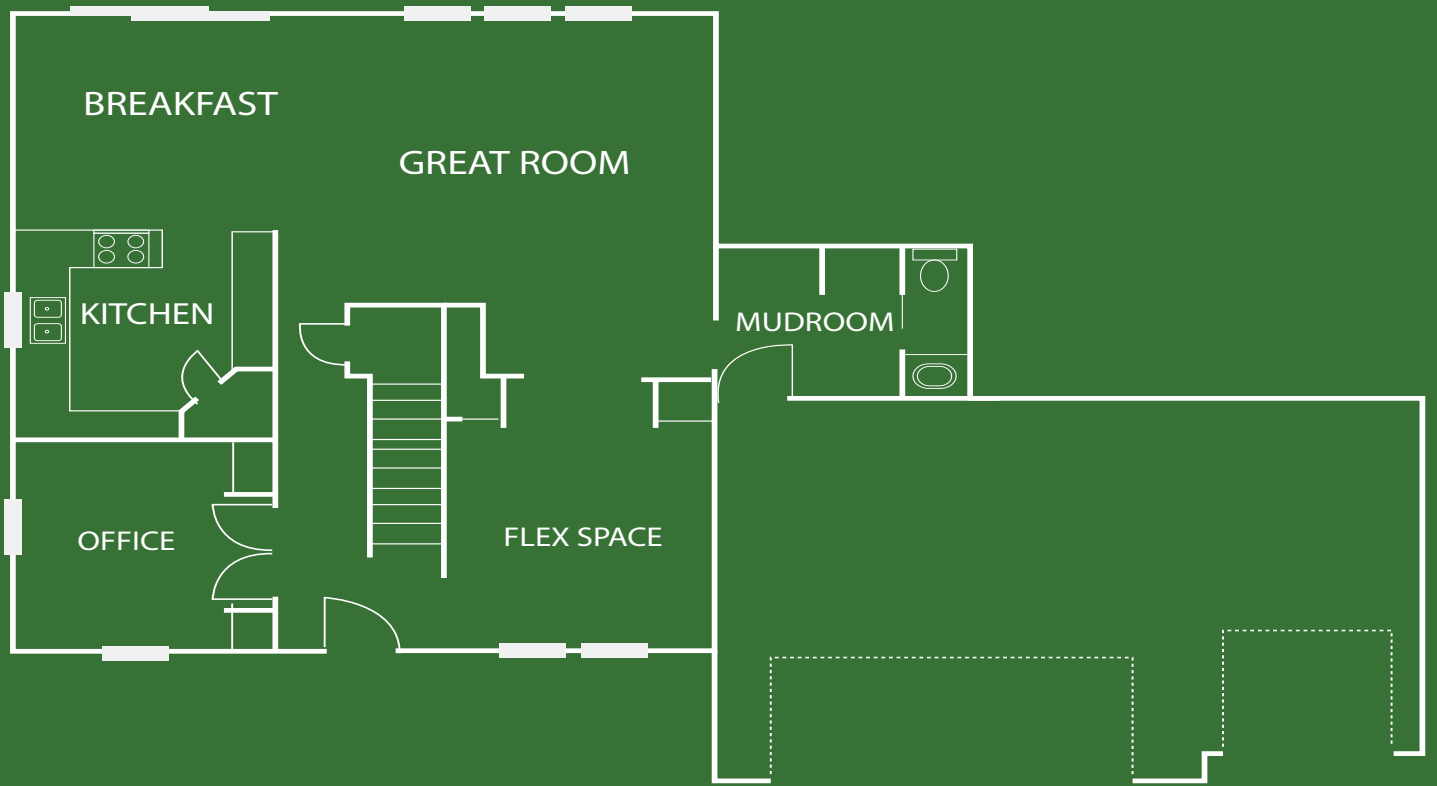

## THE VICTORIA | CVE HOMES

2843 Sq. Ft.  
4 Bedroom  
Open Floor Plan

Two Story Great Room  
2.5 Baths  
Gourmet Kitchen

# The Victoria

Welcome to CVE's the "Victoria". This floor plan features an open first floor that includes a two story great room, an office, flex space, mudroom, half bath and a gourmet kitchen with a pantry.